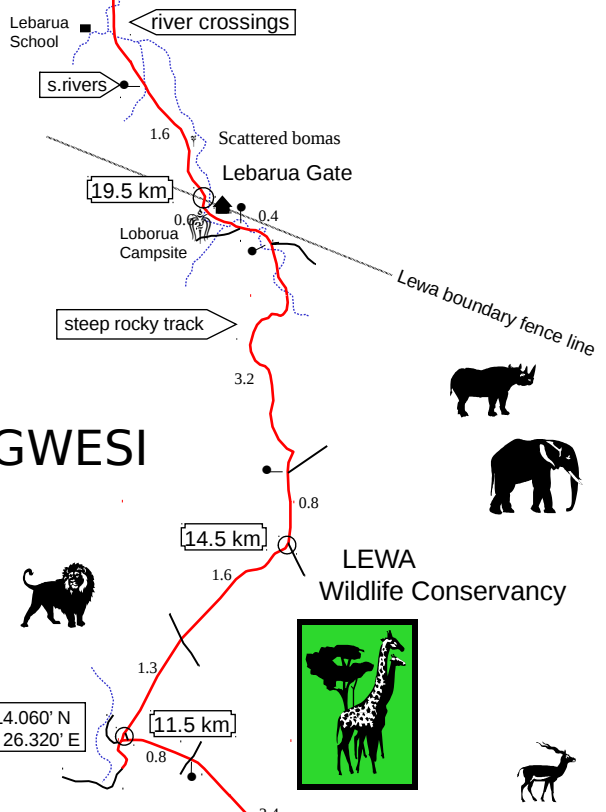

# ROUTES to IL NGWESI

## Symbols

- Track route
- river line/watercourse
- waypoint
- route marker/distance (km)
- approximate distance from route startpoint to waypoint
- Ngare Ndare route
- Borana route
- track junction with signpost
- airstrip

Datum for lat/long grid  
ARC 60

conversion	WGS 84
	ARC 60