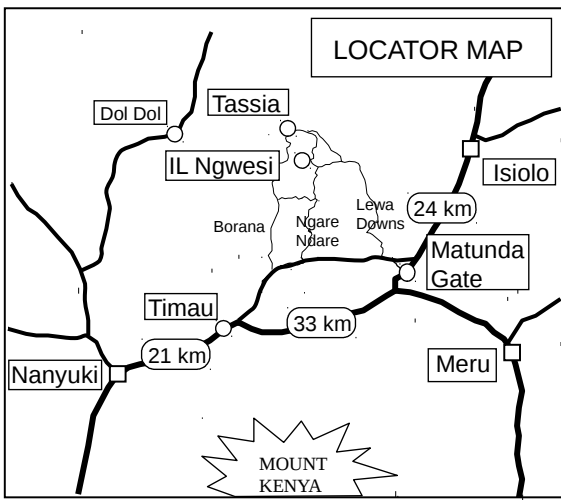

# ROUTES to IL NGWESI

## Symbols

- Track route
- river line/watercourse
- waypoint
- route marker/distance (km)
- approximate distance from route startpoint to waypoint
- Ngare Ndare route
- Borana route
- track junction with signpost
- airstrip

Datum for lat/long grid  
ARC 60

conversion	WGS 84
	ARC 60