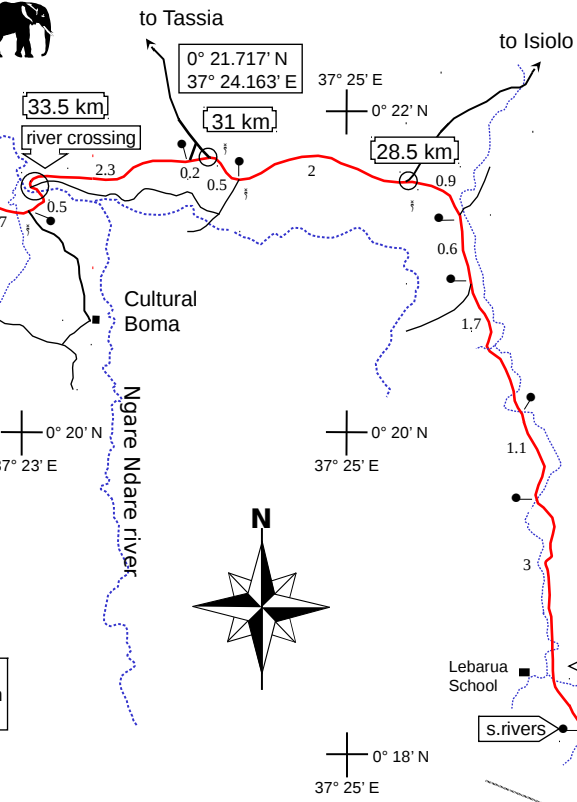

# ROUTES to IL NGWESI

## Symbols

- Track route
- river line/watercourse
- waypoint
- route marker/distance (km)
- approximate distance from route startpoint to waypoint
- Ngare Ndare route
- Borana route
- track junction with signpost
- airstrip

Datum for lat/long grid  
ARC 60

conversion	WGS 84
	ARC 60