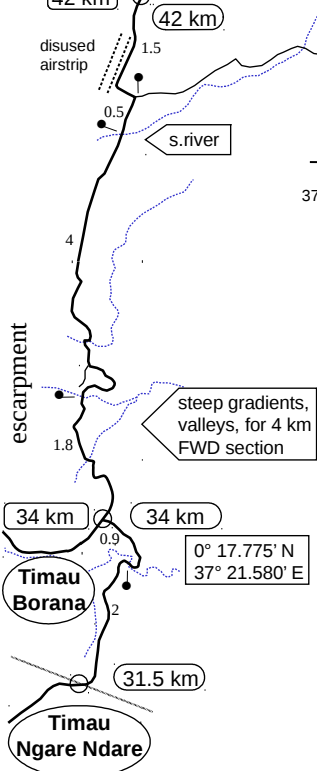

# ROUTES to IL NGWESI

## Symbols

- Track route
- river line/watercourse
- waypoint
- route marker/distance (km)
- approximate distance from route startpoint to waypoint
- Ngare Ndare route
- Borana route
- track junction with signpost
- airstrip

Datum for lat/long grid  
ARC 60

conversion	WGS 84
	ARC 60